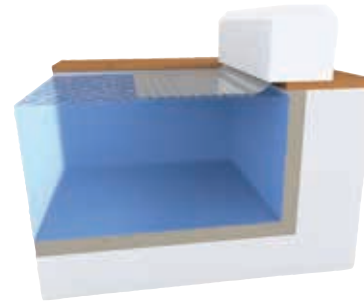

Top-mount with cover

Above pool (top mount)

This custom surface mount system can be seamlessly integrated into the surround of your pool. This is the simplest solution for existing pools.