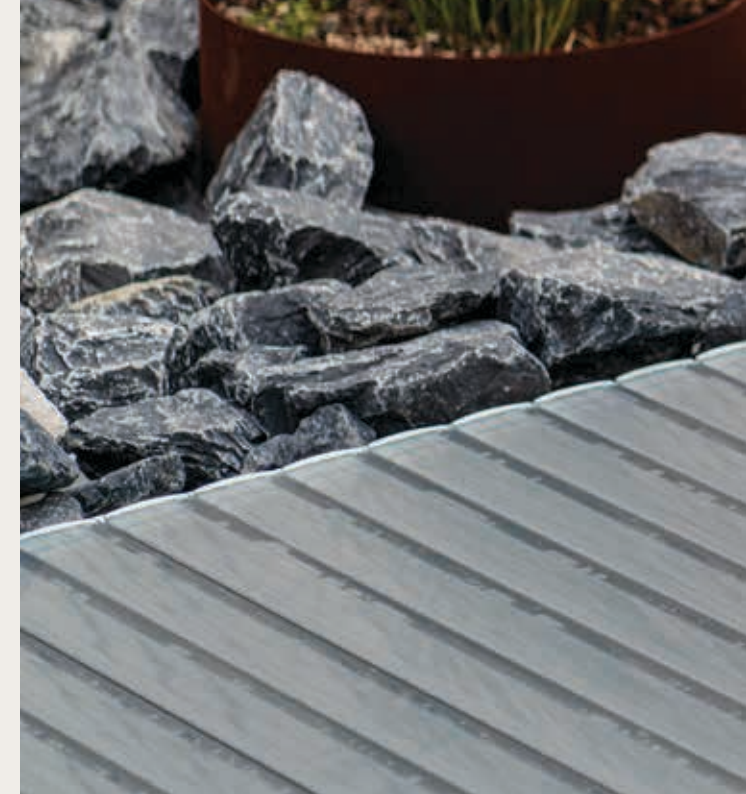

Solar slats

Aquadeck® offers a range of high-quality solar slats. Solar slats are highly popular. They have a transparent top surface and a heat resistant black undercoat to make optimal use of solar energy. This reduces energy consumption for pool heating, and solar slats prolong your pool season.

Polycarbonate

Polycarbonate slats are more impact resistant and last longer. Some of our PC slats have integrated solar chambers. These convert solar energy into heat, enabling considerable savings in energy consumption for your pool. Polycarbonate is hail resistant. PC slats are suitable for pool covers up to 7 metres wide.

PVC, standard slats

- ~ Cost-effective choice
- ~ Up to 7 meters
- ~ Durable material
- ~ Less resistant to hail

PVC
Grey

PVC
White

PVC

PVC slats are more economical than PC. PVC slats are suitable for pools up to 7 metres wide. PVC is a durable material, but it is not resistant to hail.