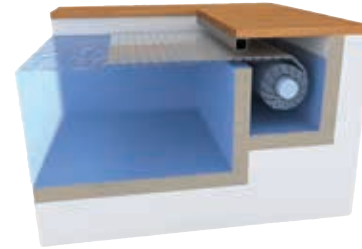

Top-mount with cover

Above pool (top mount)

This custom surface mount system can be seamlessly integrated into the surround of your pool. This is the simplest solution for existing pools.

Discreet integration

Inserted beam

Under water terrace

The cover construction is installed on the bottom of the pool. A partition wall is placed as well as a stainless steel insert beam. This is closed with tiles, so you can enjoy on a shallow terrace and is ideal for the smaller children or for relaxing. The cover rises behind the inserted beam.