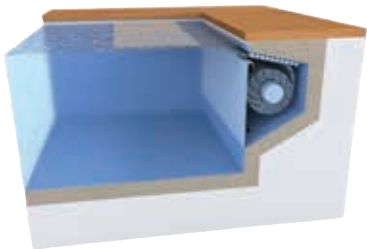

Top-mount with cover

Above pool (top mount)

This custom surface mount system can be seamlessly integrated into the surround of your pool. This is the simplest solution for existing pools.

Discreet integration

Inserted beam

Under water terrace

The cover construction is installed on the bottom of the pool. A partition wall is placed as well as a stainless steel insert beam. This is closed with tiles, so you can enjoy on a shallow terrace and is ideal for the smaller children or for relaxing. The cover rises behind the inserted beam.

Supported beam

In a niche

A niche is provided at the end of the pool. The cover is installed neatly concealed in the niche, and pool water flows through the niche to keep it clean. This arrangement allows you to use the full length of the pool.