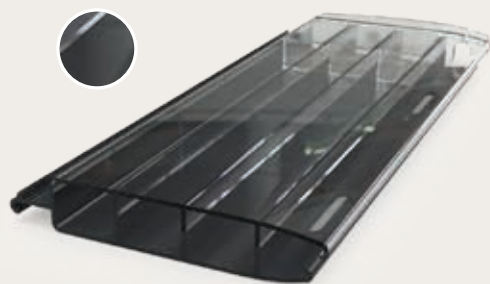

Polycarbonate (PC) for even higher quality and longer life

PC
Solar