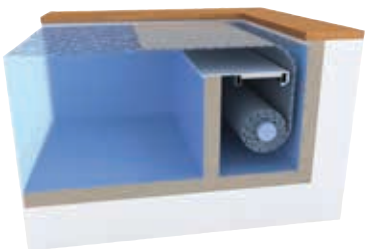

Supported beam

In a niche

A niche is provided at the end of the pool. The cover is installed neatly concealed in the niche, and pool water flows through the niche to keep it clean. This arrangement allows you to use the full length of the pool.

Protective plate

In the wall

Here the cover is concealed in the wall. The niche in the wall is covered by a PVC protective plate. An opening below the PVC-plate allows dirt to escape easily. This construction also allows you to benefit from the complete length of the pool.

Fixed clip

In the bottom

This construction is installed in the floor of the pool. The slats rise through a slot in the bottom. This construction allows you to use the full length of the pool.

Lounger

Lounger