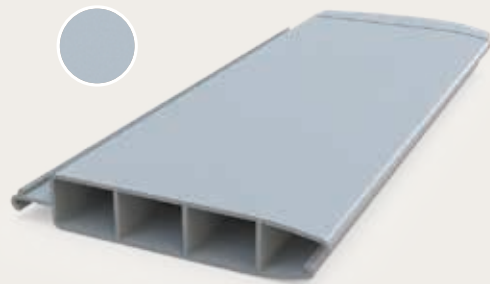

Aquadeck wants to help you write your cover story, because every pool and every cover is unique. Aquadeck® slats are available in seven colours and two types of material: polyvinyl chloride (PVC) and polycarbonate (PC).

Polycarbonate

Polycarbonate slats are more impact resistant and last longer. Some of our PC slats have integrated solar chambers. These convert solar energy into heat, enabling considerable savings in energy consumption for your pool. Polycarbonate is hail resistant. PC slats are suitable for pool covers up to 7 metres wide.

- ~ Resistant to hail
- ~ Up to 7 meters
- ~ Highest quality
- ~ Long lifespan

Polycarbonate (PC) for even higher quality and longer life

PC
Solar

PC
Transparent

PC
Graphite Solar

PC
Platinum Solar

PC
Metallic Solar

PVC, standard slats

- ~ Cost-effective choice
- ~ Up to 7 meters
- ~ Durable material
- ~ Less resistant to hail

PVC
Grey

PVC
White

PVC

PVC slats are more economical than PC. PVC slats are suitable for pools up to 7 metres wide. PVC is a durable material, but it is not resistant to hail.