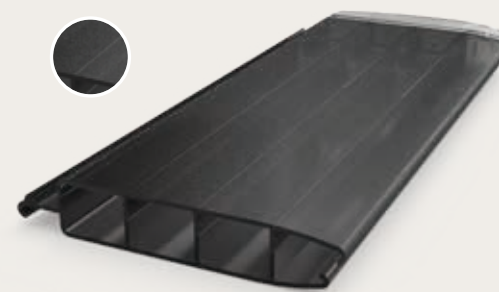

Aquadeck wants to help you write your cover story, because every pool and every cover is unique. Aquadeck® slats are available in seven colours and two types of material: polyvinyl chloride (PVC) and polycarbonate (PC).

Polycarbonate

Polycarbonate slats are more impact resistant and last longer. Some of our PC slats have integrated solar chambers. These convert solar energy into heat, enabling considerable savings in energy consumption for your pool. Polycarbonate is hail resistant. PC slats are suitable for pool covers up to 7 metres wide.

- ~ Resistant to hail
- ~ Up to 7 meters
- ~ Highest quality
- ~ Long lifespan

Polycarbonate (PC) for even higher quality and longer life

PC
Solar

PC
Transparent

PC
Graphite Solar

PC
Platinum Solar

PC
Metallic Solar

PVC, standard slats

- ~ Cost-effective choice
- ~ Up to 7 meters
- ~ Durable material
- ~ Less resistant to hail

PVC
Grey

PVC
White

PVC

PVC slats are more economical than PC. PVC slats are suitable for pools up to 7 metres wide. PVC is a durable material, but it is not resistant to hail.