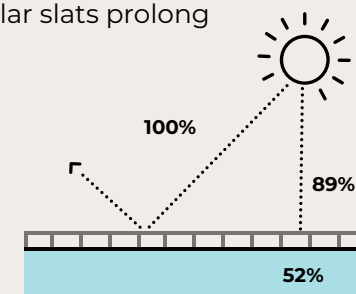

Solar slats

Aquadeck® offers a range of high-quality solar slats. Solar slats are highly popular. They have a transparent top surface and a heat resistant black undercoat to make optimal use of solar energy. This reduces energy consumption for pool heating, and solar slats prolong your pool season.