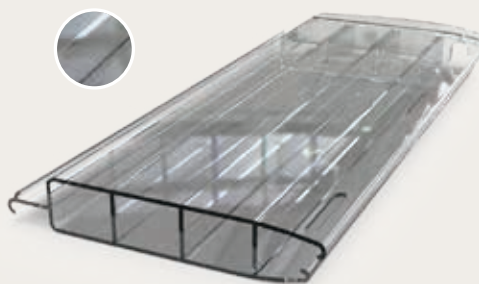

Aquadeck wants to help you write your cover story, because every pool and every cover is unique. Aquadeck® slats are available in seven colours and two types of material: polyvinyl chloride (PVC) and polycarbonate (PC).

Polycarbonate

Polycarbonate slats are more impact resistant and last longer. Some of our PC slats have integrated solar chambers. These convert solar energy into heat, enabling considerable savings in energy consumption for your pool. Polycarbonate is hail resistant. PC slats are suitable for pool covers up to 7 metres wide.

- ~ Resistant to hail
- ~ Up to 7 meters
- ~ Highest quality
- ~ Long lifespan

Polycarbonate (PC) for even higher quality and longer life

PC
Solar

PC
Transparent

PC
Graphite Solar

PC
Platinum Solar

PC
Metallic Solar

PVC, standard slats

- ~ Cost-effective choice
- ~ Up to 7 meters
- ~ Durable material
- ~ Less resistant to hail

PVC
Grey

PVC
White

PVC

PVC slats are more economical than PC. PVC slats are suitable for pools up to 7 metres wide. PVC is a durable material, but it is not resistant to hail.