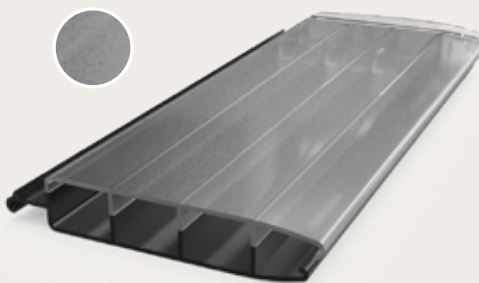

Aquadeck wants to help you write your cover story, because every pool and every cover is unique. Aquadeck® slats are available in seven colours and two types of material: polyvinyl chloride (PVC) and polycarbonate (PC).

Polycarbonate

Polycarbonate slats are more impact resistant and last longer. Some of our PC slats have integrated solar chambers. These convert solar energy into heat, enabling considerable savings in energy consumption for your pool. Polycarbonate is hail resistant. PC slats are suitable for pool covers up to 7 metres wide.

- ~ Resistant to hail
- ~ Up to 7 meters
- ~ Highest quality
- ~ Long lifespan

Polycarbonate (PC) for even higher quality and longer life

PC
Solar

PC
Transparent

PC
Graphite Solar

PC
Platinum Solar

PC
Metallic Solar

PVC, standard slats

- ~ Cost-effective choice
- ~ Up to 7 meters
- ~ Durable material
- ~ Less resistant to hail

PVC
Grey

PVC
White

PVC

PVC slats are more economical than PC. PVC slats are suitable for pools up to 7 metres wide. PVC is a durable material, but it is not resistant to hail.