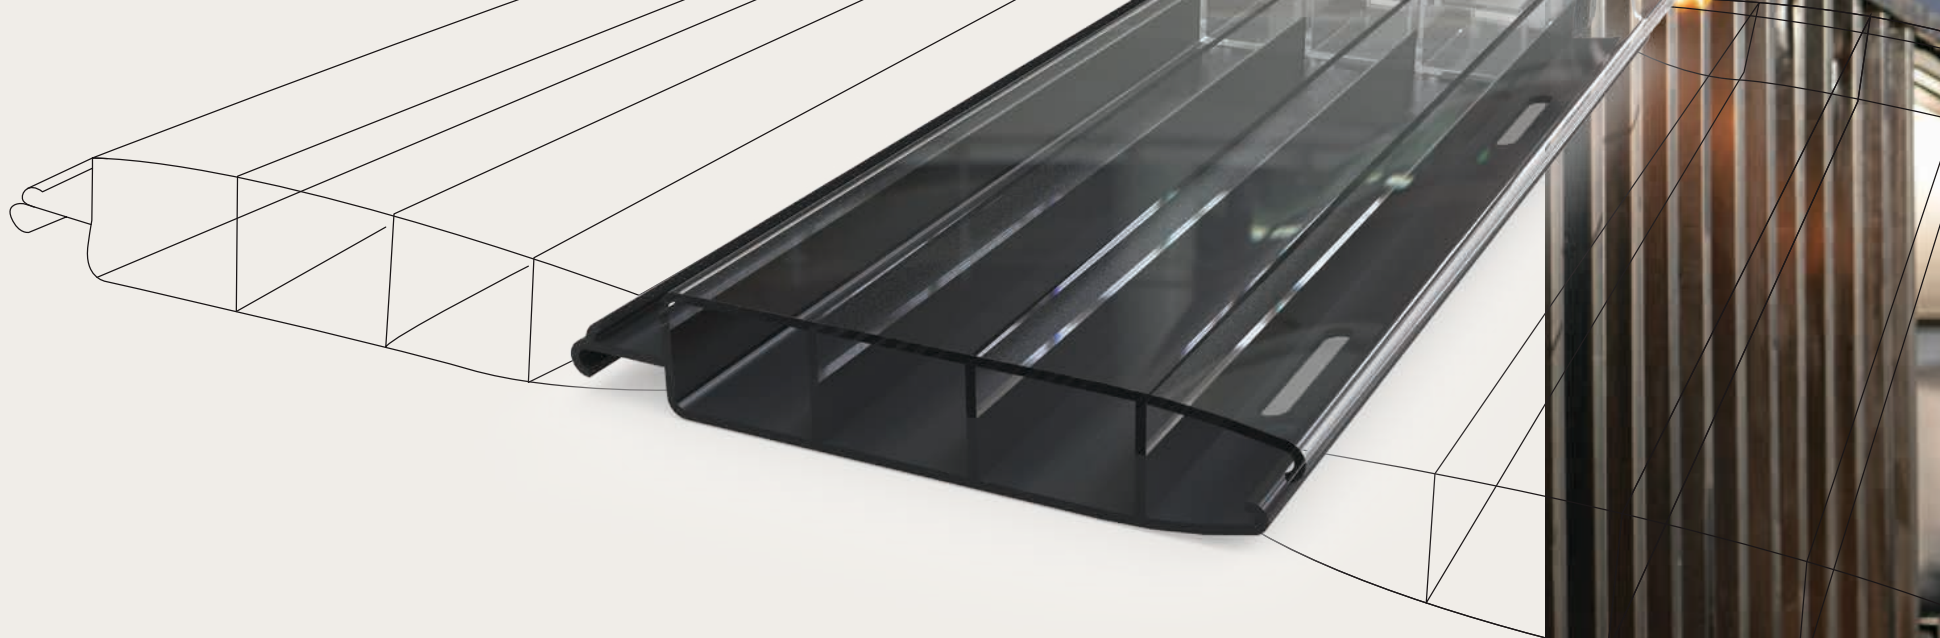

AQUADECK®
POOLCOVERS

Close _____
to be perfect

 AUTOMATED POOL COVER

 Pollet Pool Group

Aquadeck® Close... to be perfect!

A pool reflects luxury, family time, exercise and relaxation. Every pool component has to contribute to this expectation. At Aquadeck® we see the cover as the most defining part of your pool. The cover opens and closes your perfect day. And it is more than just a cover. It puts the finishing touch on your pool and gives your garden extra allure. As a pool owner, your Aquadeck® cover is a treasure you can be proud of day after day.