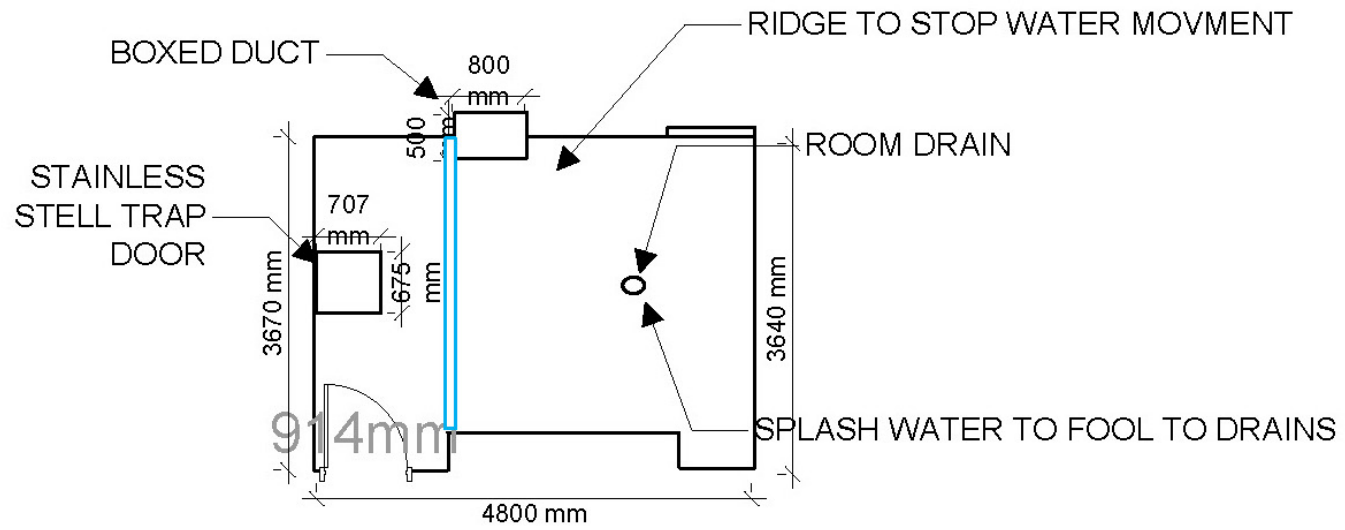

DRAINAGE GRILL

STAINLESS STEEL TRAP DOOR

THIS WALL TO BE TAKEN OUT BY OTHERS

RIDGE TO STOP WATER PASSING

BENCH TO BE ON FLAT AREA

**VAPOREX 55 - STANDARD - THROUGHWALL
ADAPTED OPTION 2**

ELM LEISURE EST.1973

Plant room lay out