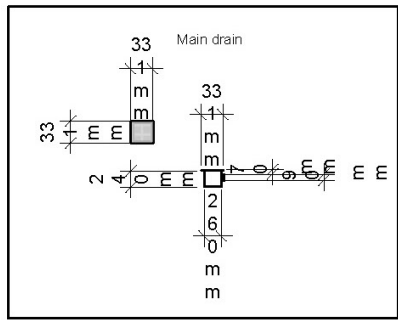

DRAINAGE GRILL

STAINLESS STEEL TRAP DOOR

THIS WALL TO BE TAKEN OUT BY OTHERS

RIDGE TO STOP WATER PASSING

BENCH TO BE ON FLAT AREA

**VAPOREX 55 - STANDARD - THROUGHWALL
ADAPTED OPTION 2**

ELM LEISURE EST.1973

Plant room lay out