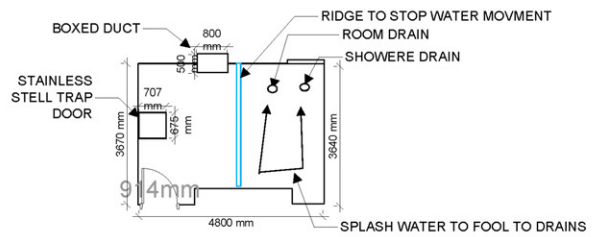

DRAINAGE GRILL

STAINLESS STEEL TRAP DOOR

THIS WALL TO BE TAKEN OUT BY OTHERS

RIDGE TO STOP WATER PASSING

BENCH TO BE ON FLAT AREA

**VAPOREX 55 - STANDARD - THROUGHWALL
ADAPTED OPTION 2**

ELM LEISURE EST.1973