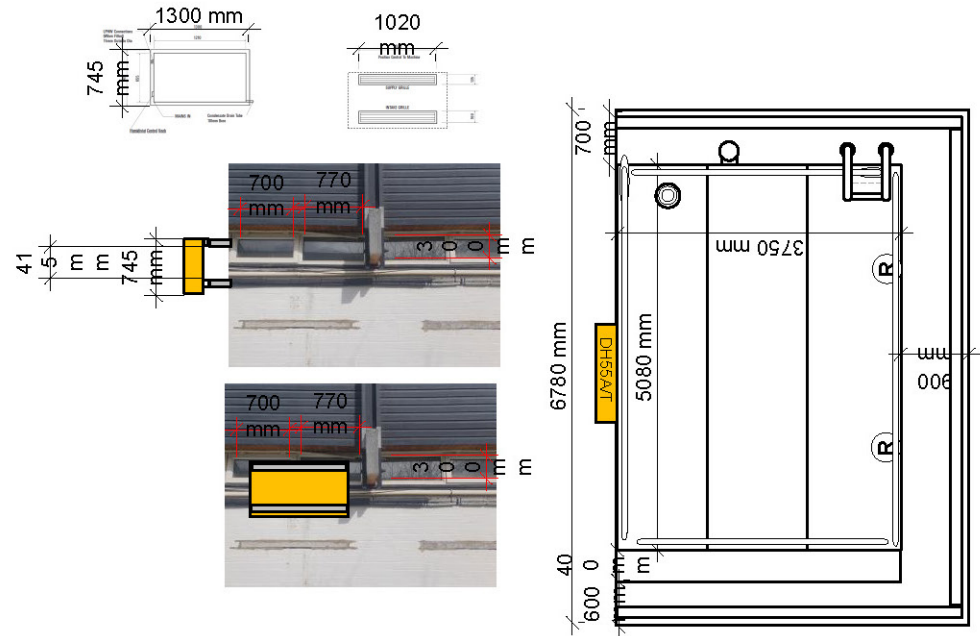

DRAINAGE GRILL

STAINLESS STEEL TRAP DOOR

THIS WALL TO BE TAKEN OUT BY OTHERS

RIDGE TO STOP WATER PASSING

BENCH TO BE ON FLAT AREA

**VAPOREX 55 - STANDARD - THROUGHWALL
ADAPTED OPTION 2**

ELM LEISURE EST.1973

Plant room lay out