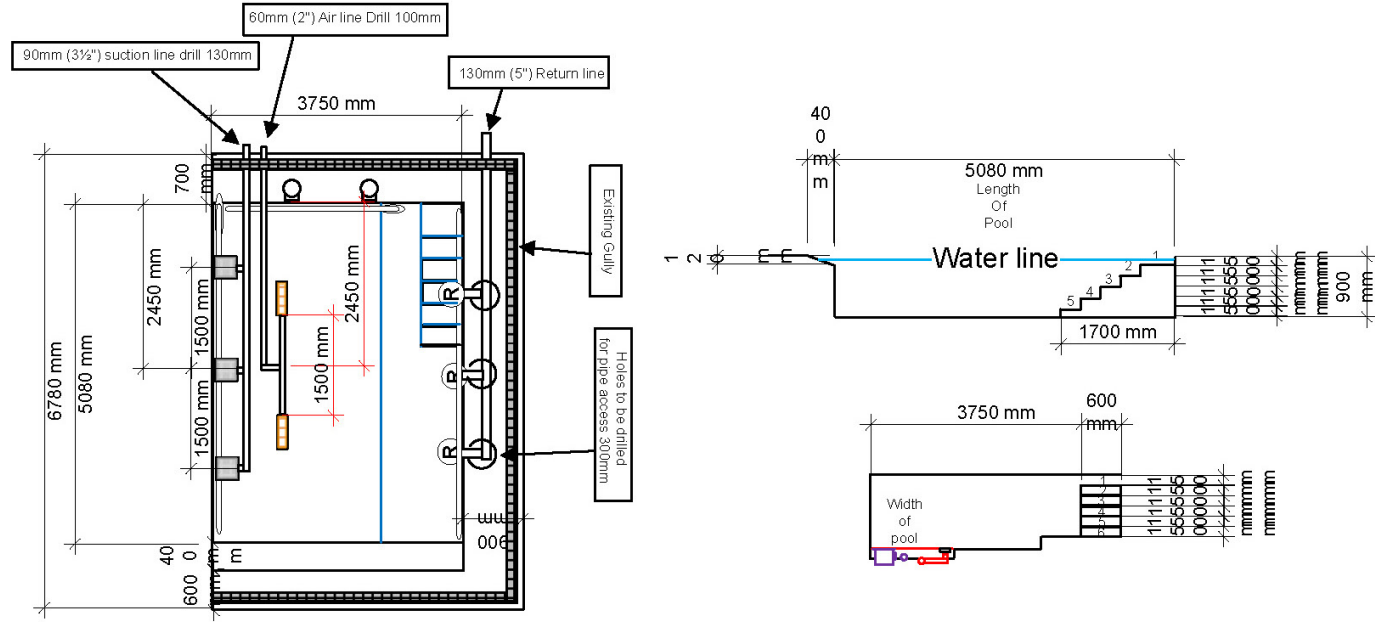

DRAINAGE GRILL

STAINLESS STEEL TRAP DOOR

THIS WALL TO BE TAKEN OUT BY OTHERS

RIDGE TO STOP WATER PASSING

BENCH TO BE ON FLAT AREA

**VAPOREX 55 - STANDARD - THROUGHWALL
ADAPTED OPTION 2**

ELM LEISURE EST.1973

Plant room lay out