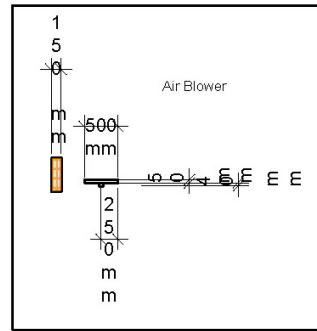

DRAINAGE GRILL

STAINLESS STEEL TRAP DOOR

THIS WALL TO BE TAKEN OUT BY OTHERS

RIDGE TO STOP WATER PASSING

BENCH TO BE ON FLAT AREA

**VAPOREX 55 - STANDARD - THROUGHWALL
ADAPTED OPTION 2**

ELM LEISURE EST.1973