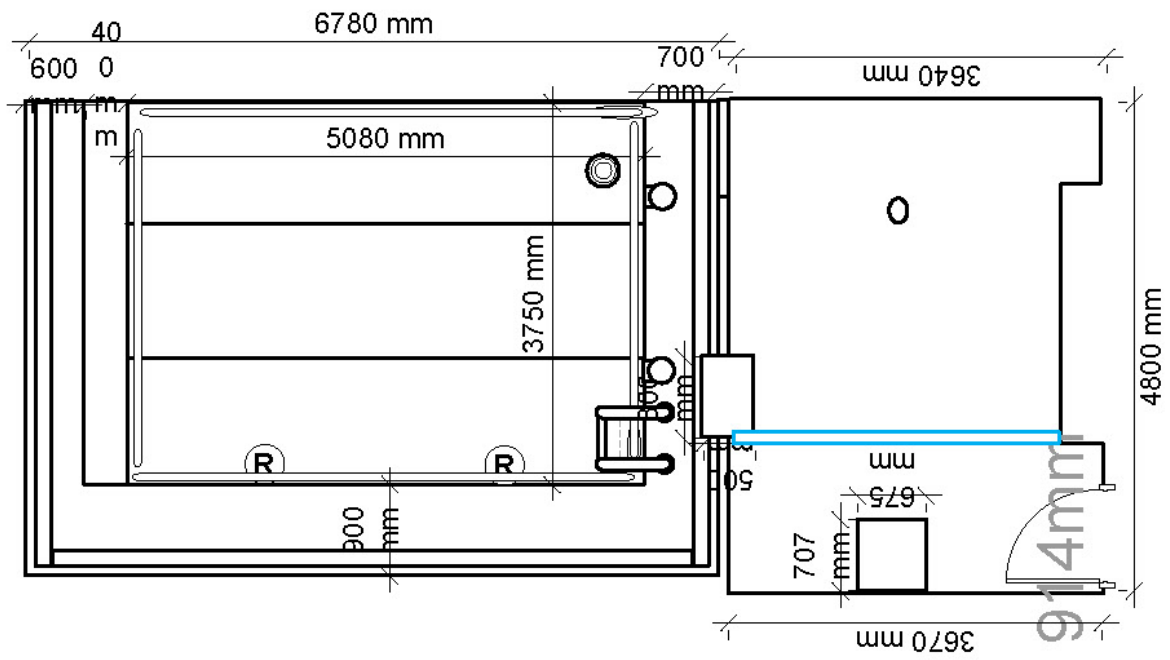

DRAINAGE GRILL

STAINLESS STEEL TRAP DOOR

THIS WALL TO BE TAKEN OUT BY OTHERS

RIDGE TO STOP WATER PASSING

BENCH TO BE ON FLAT AREA

**VAPOREX 55 - STANDARD - THROUGHWALL
ADAPTED OPTION 2**

ELM LEISURE EST.1973

Plant room lay out